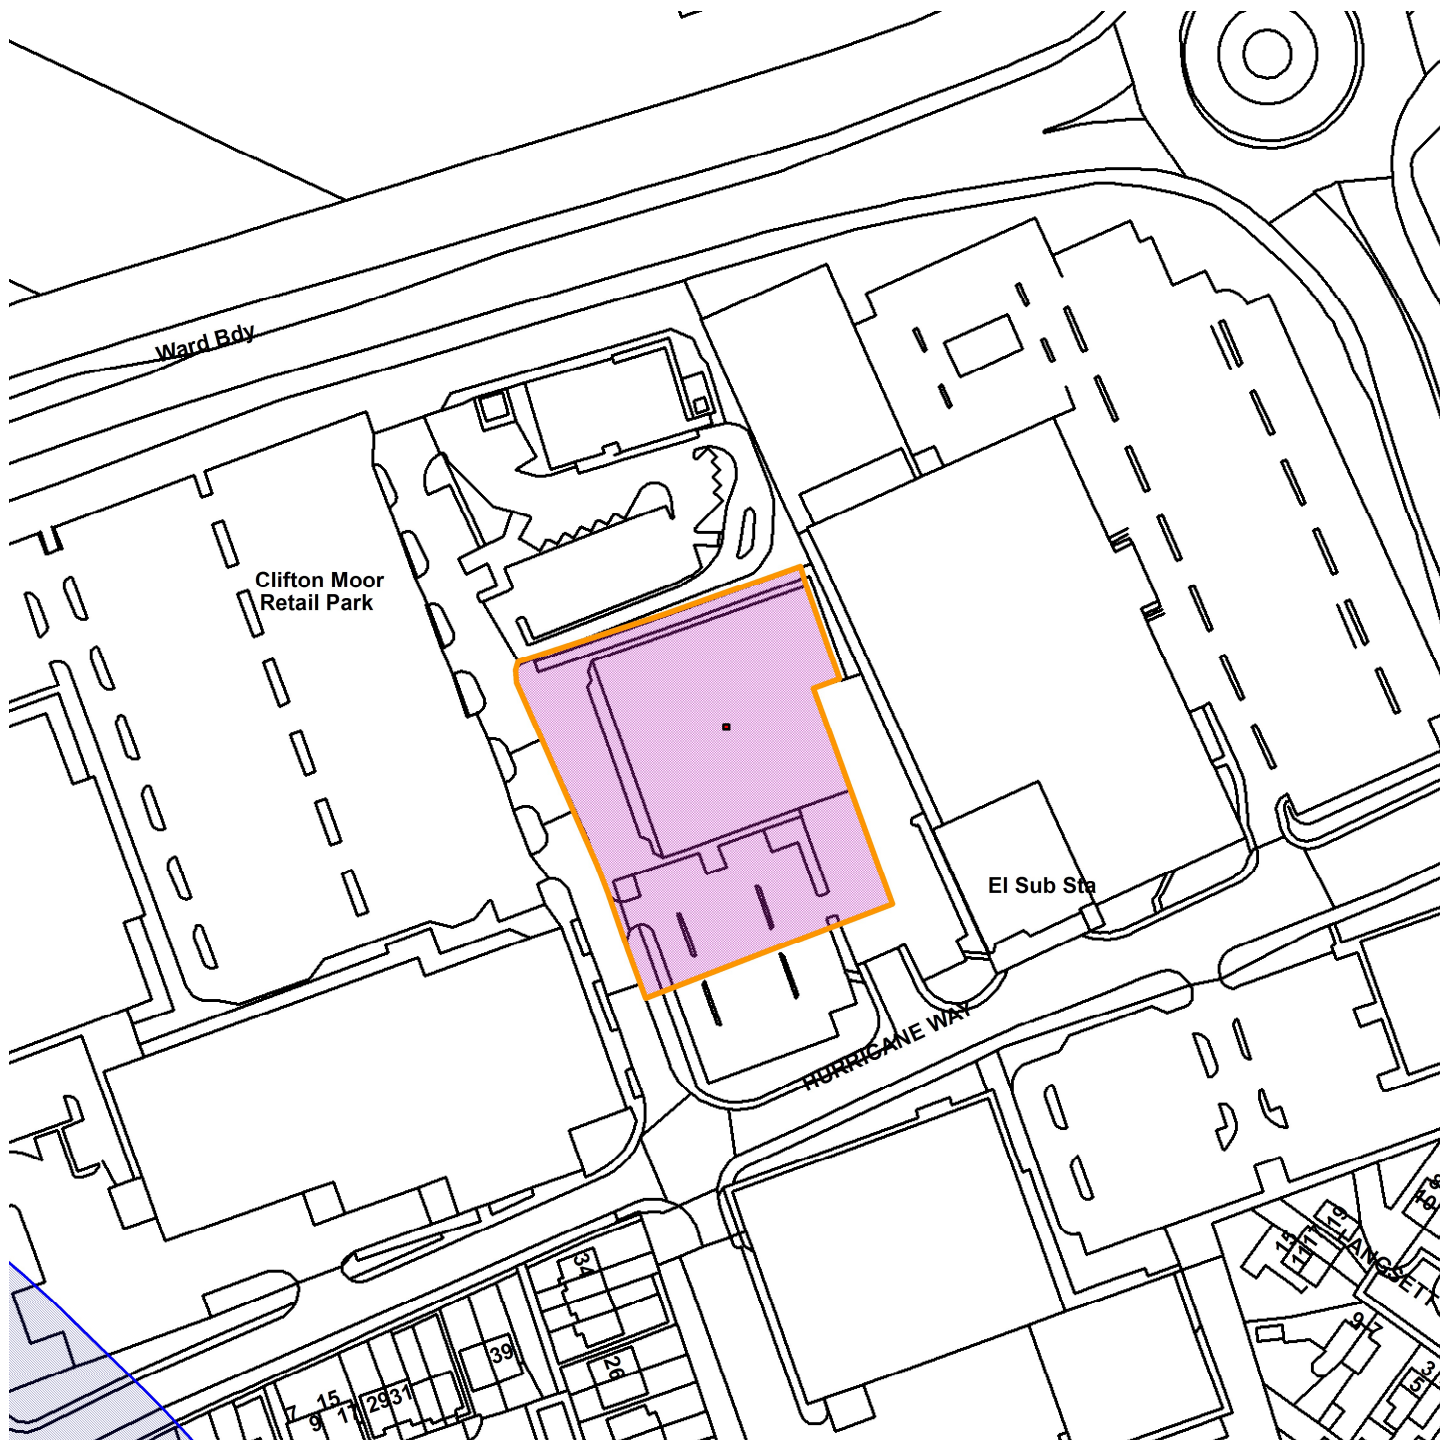

Unit 6, Clifton Moor Retail Park, YO30 4XU

21/02344/FUL

GIS by ESRI (UK)

Scale : 1:1583

Reproduced from the Ordnance Survey map with the permission of the Controller of Her Majesty's Stationery Office © Crown Copyright 2000.

Unauthorised reproduction infringes Crown Copyright and may lead to prosecution or civil proceedings.

Produced using ESRI (UK)'s MapExplorer 2.0 - <http://www.esriuk.com>

Organisation	City of York Council
Department	Directorate of Place
Comments	Site Location Plan
Date	07 February 2022
SLA Number	